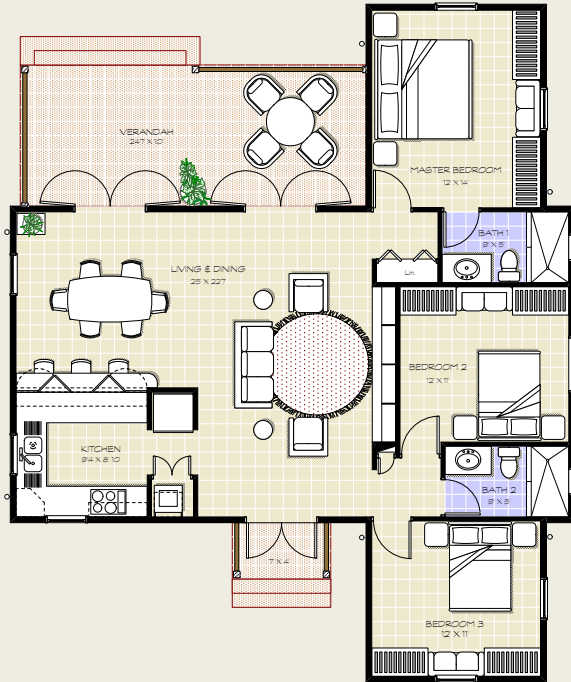

Valley View

A Picturesque Community With A Country Feel

Saffron

Bedrooms: 3 / Bathrooms: 2 / Actual Size: Plan D 1,498 sq. ft.

Valley View

A Picturesque Community With A Country Feel

Floor Area Key

Saffron	Sq.Ft
Kitchen	9'4 x 8'10
Living & Dining Room	25' x 22'7
Master Bedroom	12' x 14'
Bedroom 2	11' x 12'
Bedroom 3	11' x 12'
Master Bathroom	5' x 9'
Bathroom 2	5' x 9'
Verandah	24'7 x 10'

Saffron

Bedrooms: 3 / Bathrooms: 2 / Actual Size: 1,498 sq. ft.